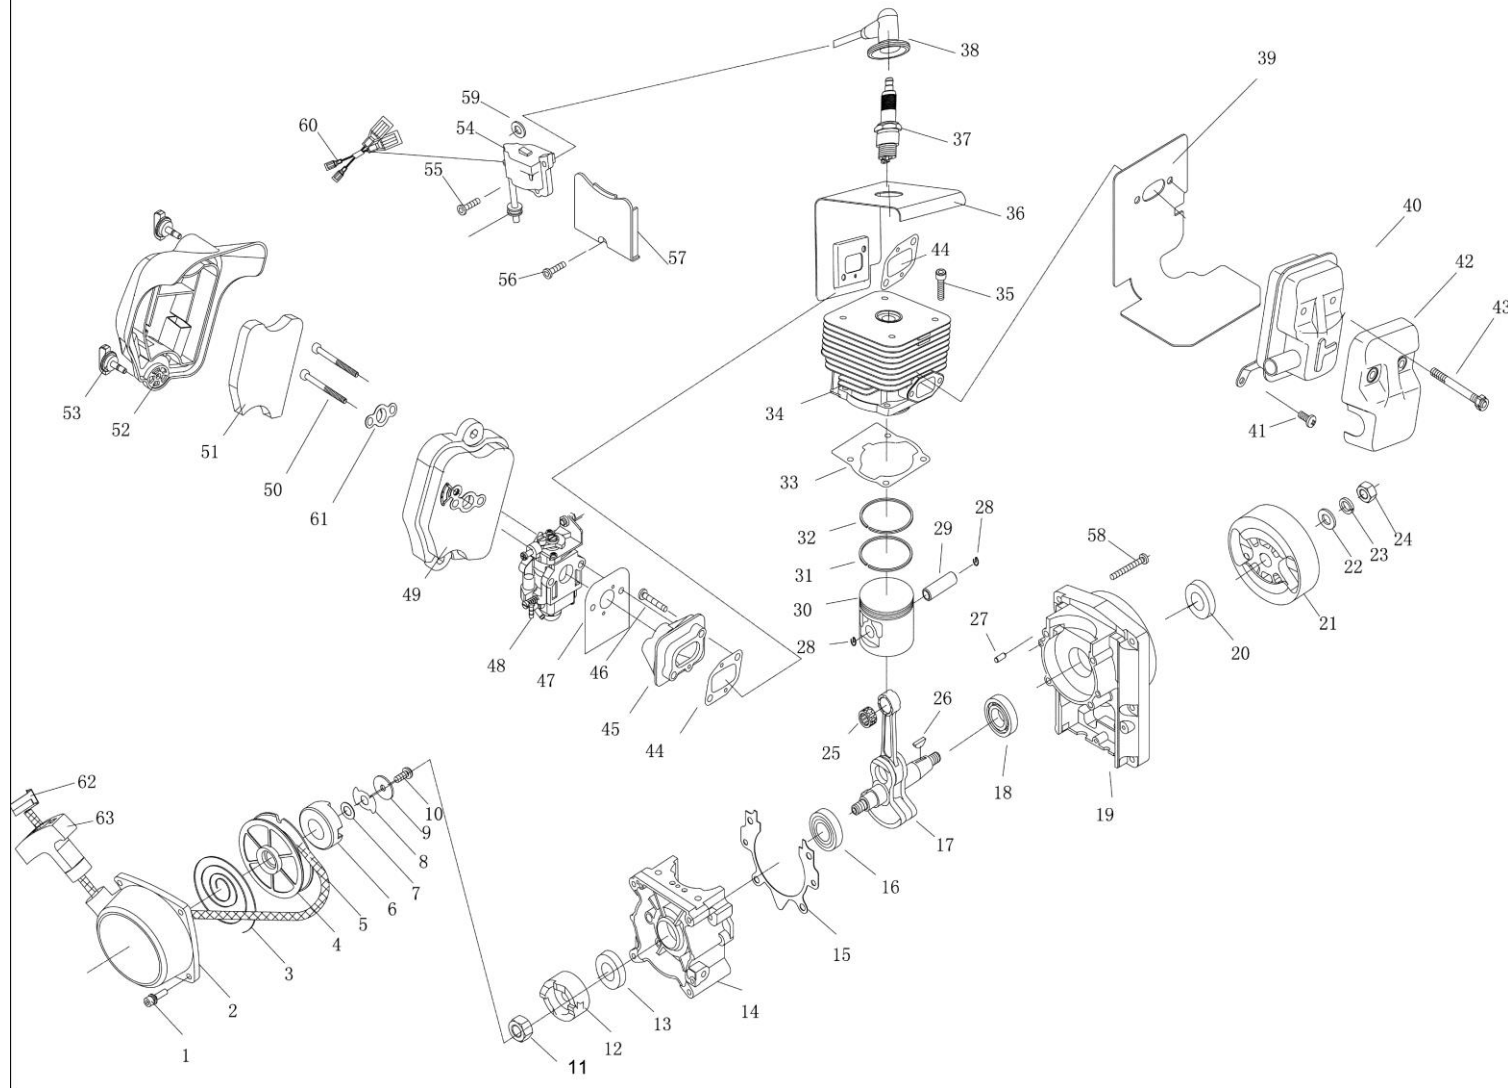

# MIST DUSTER 3WF-14B(1)

Pos Nr	Reference Nr	English description	QTY
1	GB/T70.1	Screw M5X18	4
2	1E40FP-3Z.4-1	Case	1
3	1E40FP-3Z.4-7	Spring	1
4	1E40FP-3Z.4-6	Pulley	1
5	1E40FP-3Z.4-9	Rope	1
6	1E40FP-3Z.4-8	Start Wheel	1
7	GB860	Washer 8	1
8	1E40FP-3Z.4-5	Guide Slice	1
9	1E40FP-3Z.4-4	Washer	1
10	GB67	Screw M5X12	1
11	GB6170	Nut M8	1
12	3WF-960.1-2	Ratchet	1
13	1E36F.2	Oil-Seal	2
14	1E40F-E.6-2	Crank Case	1
15	1E40F-5.8-4	Gasket	1
16	GB/T276	Bearing 6202/P6	1
17	EB-500-E.1.2.1	Crank Shaft	1
18	GB/T276	Bearing 6202/P6	1
19	EB-500-E.1.3-1	Crank Case	1
20	1E40F-5.9	Oil-Seal	1
21	1E46FP.1.1	Fly Wheel	1
22	GB96	Washer 8	1
23	GB96	Washer 8	1
24	GB6170	Nut M8	1
25	1E44F-2A.2-3	Bearing	1
26	GB1099	Key 3X5X13	1
27	GB119	4H8x10	1
28	P40.6-4	Ring	2
29	1E44F-2A.2-2	Piston Pin	1
30	1E44F-E.3-1	Piston	1
31	1E44F-2A.2-4	Piston Ring	1
32	1E44F-2A.2-4	Piston Ring	1
33	1E40F-5-6	Gasket	1
34	EB-500-E.1-2	Cylinder	1
35	GB70.1	Screw M5X20	4
36	EB-500-E.1-1	Mantle	1
37	RCJ6Y	Spark Plug	1
38	1E46FP.1-1	Plug Cap Ass.	1
39	EB-500-E.1-4	Gasket	1
40	EB-500-E.1.1	Muffler	1
41	GB/T70.1	Screw M5x12	1
42	EB-500-E.1-3	Muffler Shield	2
43	GB70.1	Screw M6x60-12.9	2
44	1E40F-5-2	Gasket	2
45	1E44F-E-PBJ.7	Admitting Pipe	1
46	GB70.	Screw M5x25	2
47	EB-500-E.1-5	Gasket	1
48	1E48FP-E.4	Carburetor	1
49	EB-500-E.1.6.1	Cleaner Inside Cover	1
50	GB70.1	Screw M5x55	2
51	EB-500-E.1.6-3	Filter Net	1

52	EB-500-E.1.6-1	Cleaner Outside Cover	1
53	1E34F.1.2	Screw	2
54	1E46FP.1.1	Ignition Coil Comp.	1
55	GB/T9074.13	Bolt M4X20	2
56	GB/T9074.4	Bolt M5X20	1
57	1E46FP-2	Shield	1
58	GB70.1	Screw M5×30	4
59	P40-5	Washer	2
60	EB-500-E.1-6	Parking	1
61	P40.1-3	Baffle	1
62	1E40FP-3Z.4-10	Cover	1
63	1E40FP-3Z.4-3	Cover	1
64	1E40FP-3Z.4-2	Handle	1