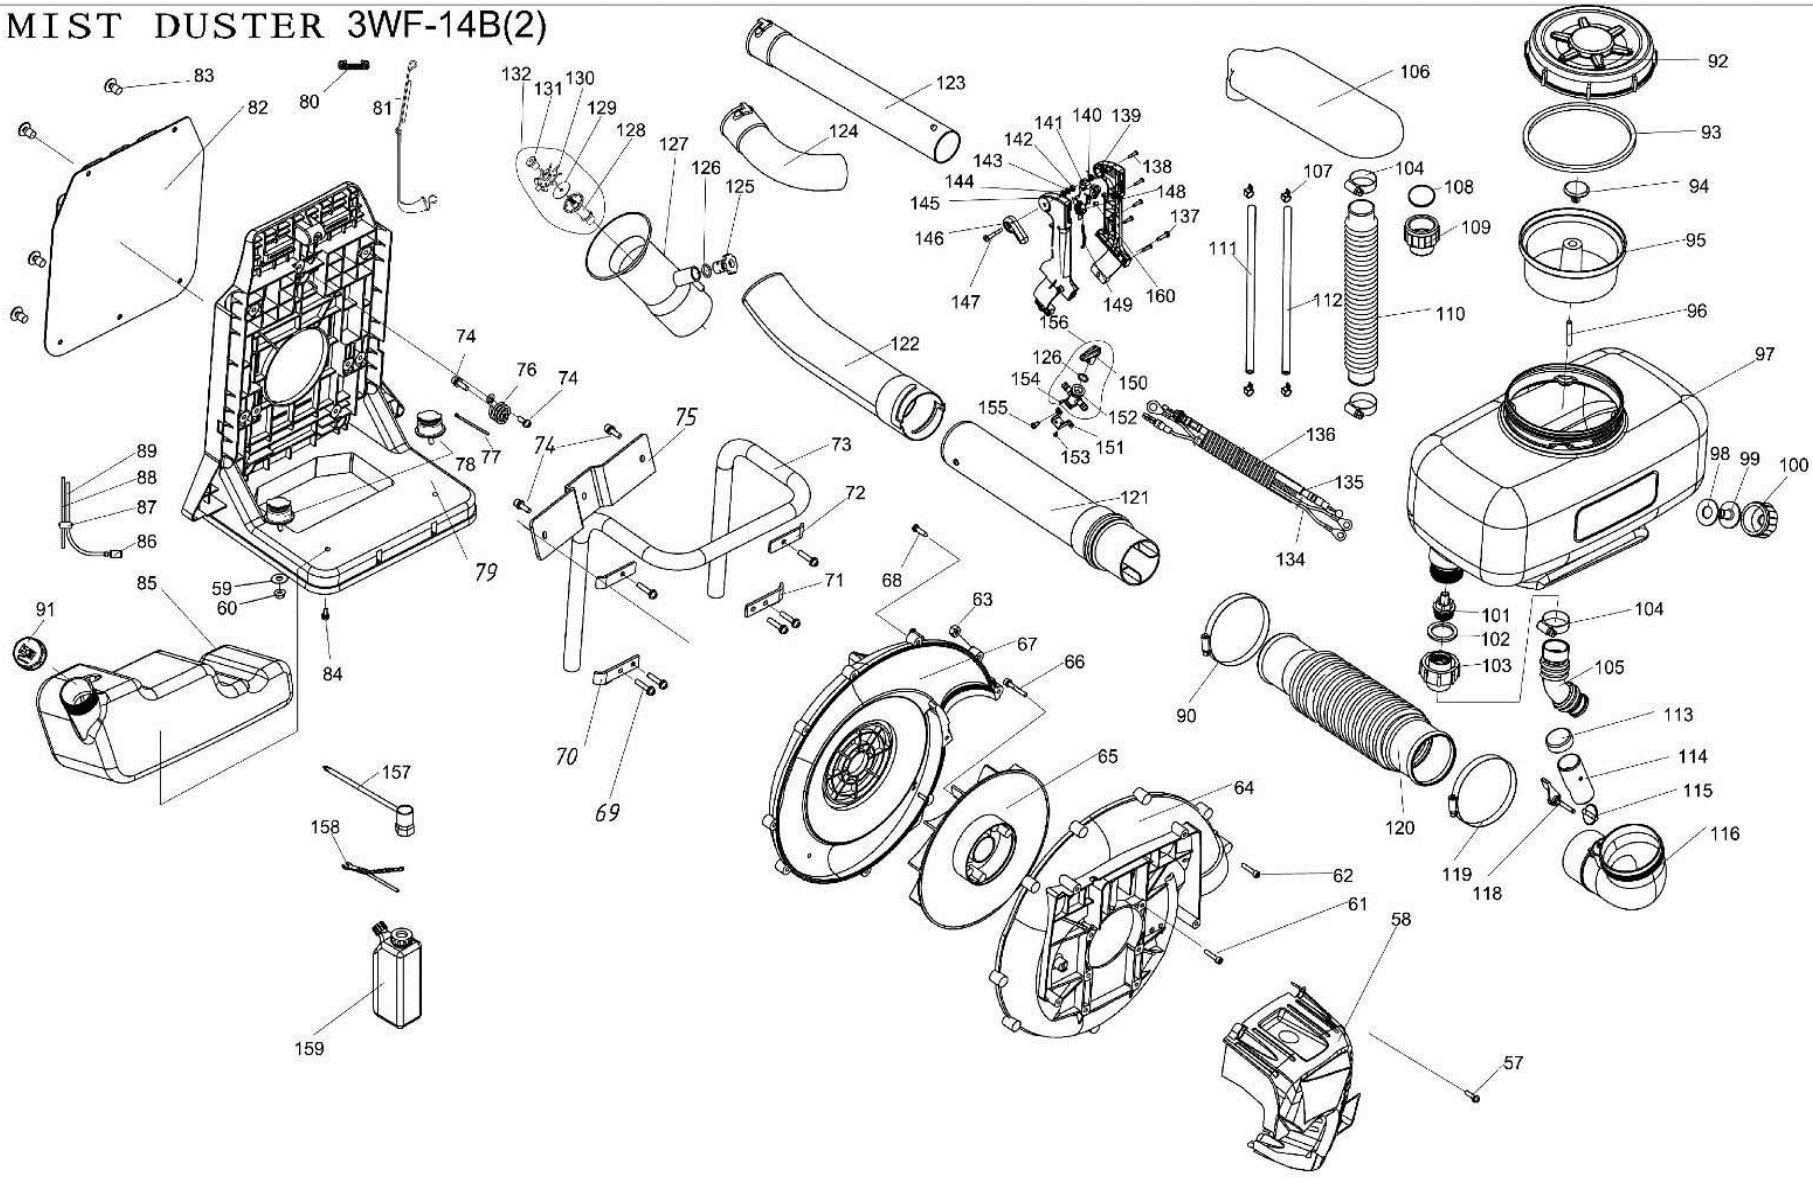

MIST DUSTER 3WF-14B(2)

Pos Nr	Reference Nr	English description	QTY
57	3WF-20.9-2	Screw	4
58	EB-500-E-4	Protection	1
59	GB/T96	Washer 6	2
60	GB/T6177	Nut M6	2
61	GB70	Screw M6x30	6
62	GB/T818	Screw M5x70	2
63	GB/T6170	Nut M5	2
64-67	EB-500-E.2-1	Volute Case	1
65	EB-500-E.2.3	Impeller	1
66	GB70	Screw M6x30	4
67	EB-500-E.2-2	Volute Case	1
68	XSS46-2.2-5	Screw	10
69	GB70	Screw M6x30	6
71	3WF-14-11	Board	1
72	3WF-14-9	Board	2
73	3WF-14B-4	Support	1
74	GB70	Screw M6x30	4
75	3WF-14B-3	Board	3
76	3WF-14-12	Spring	1
77		Line 250*4.5	1
78	3F-30.17	Rubber Pillar	2
79	3WF-14-7	Frame	1
80	3WF-14B-6	Axis	2
81	EB-650.10	Gallus	2
82	3WF-14.7	Mat	1
83	3WF-2.6B-2	Plastic Clip	5
84	GB/T9074.4	Screw M6x12	2
85-91	EB-500-E.4-1	Gasoline Tank	1
86	P40.12.2-3	Filter	1
87	EB-415.4.2-2	Stopper	1
88	EB-415.4.2-4	Tube (180mm)	1
89	CG420.1.3.2-2	Tube (350mm)	1
91	1E32FL.6.2	Lid	1
92	3WF-8.1-2A	Lid	1
93	3WF-8.1-1	Sealing Washer	1
94	3WF-14.3-1	Air Valve	1
95	3WF-14.3-3	Filter	1
96	GB/T13527.1	Tube 8x1.5x500	1
92-100	3WF-14B.2-1	Chemical Tank	1
98	3WF-3A.1-2	Sealing Washer	1
99	3WF-3A.1-1	Link Pipe	1
100	3WF-3A.1-3	Connector Lid	1
101	3W-16.4-2	Connector	1
102	3W-16.4-3	Sealing Washer	1
103	3W-16.4-1	Connector Lid	1
104	JB/T8870	Hoop 25-40	3
105	3WF-14B-5	Connector	1
106	3WF-16.2-1	Tube	1
107	3WF-3-3	Tube	4
108	3WF-950.2.1-2	Loop	1
109	3WF-950.2.1-1	Connector Lid	1